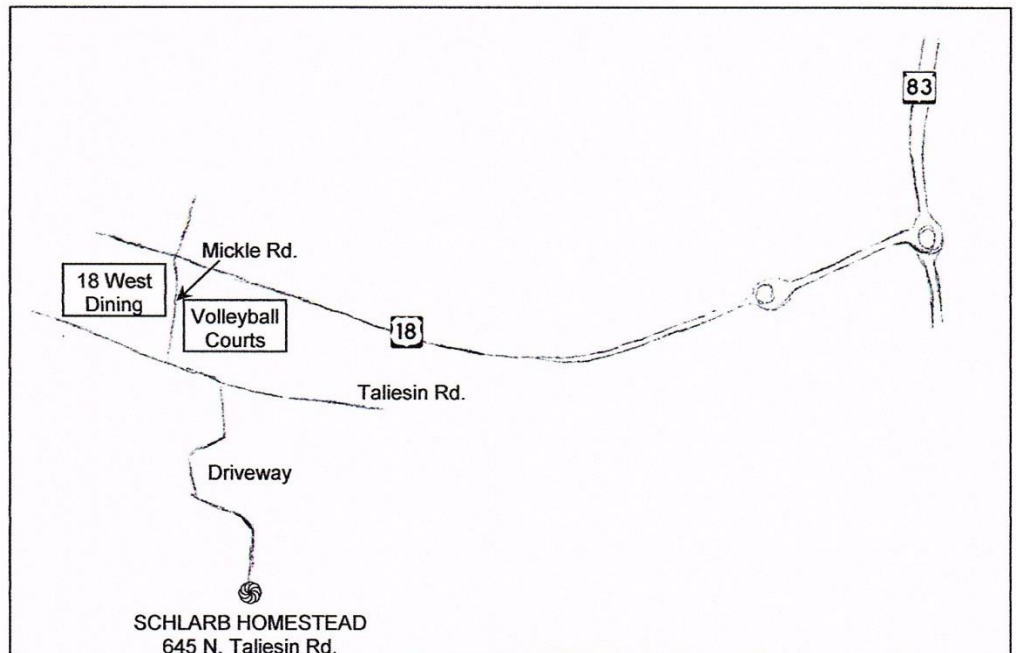

LOG AUCTION & SAWMILL DEMO

October 14, 2017

9am – 3pm

Auction will take place at 10am

You'll be bidding on logs:
Red Oak, Elm, Cherry Wood and ???
Logs may be cut to order at the sawmill
Get there early for best selection(s)!

Directions: From I-94, go South on WI-83 about 3 miles to US-18. Go West on US-18 about 1/3 mile to Mickle Rd. Watch for sandlot volleyball courts and the 18 West Dining & Banquet Hall on the left. Pass the volleyball courts and turn left on Mickle Rd. Proceed about 350 feet to Taliesin Rd. Turn left (East) on Taliesin Rd. and proceed about 325 feet to 645 N. Taliesin Rd., Jim & Travis Schlarb's homestead. Turn right into their driveway and follow the winding road.