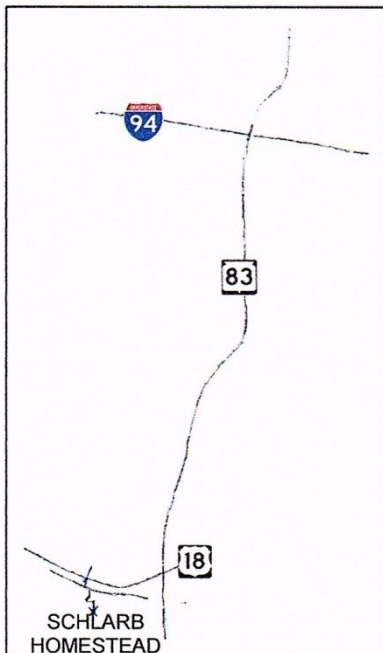

LOG AUCTION & SAWMILL DEMO

October 14, 2017

9am – 3pm

Auction will take place at 10am

You'll be bidding on logs:
Red Oak, Elm, Cherry Wood and ???
Logs may be cut to order at the sawmill
Get there early for best selection(s)!

Directions: From I-94, go South on WI-83 about 3 miles to US-18. Go West on US-18 about 1/3 mile to Mickle Rd. Watch for sandlot volleyball courts and the 18 West Dining & Banquet Hall on the left. Pass the volleyball courts and turn left on Mickle Rd. Proceed about 350 feet to Taliesin Rd. Turn left (East) on Taliesin Rd. and proceed about 325 feet to 645 N. Taliesin Rd., Jim & Travis Schlarb's homestead. Turn right into their driveway and follow the winding road.